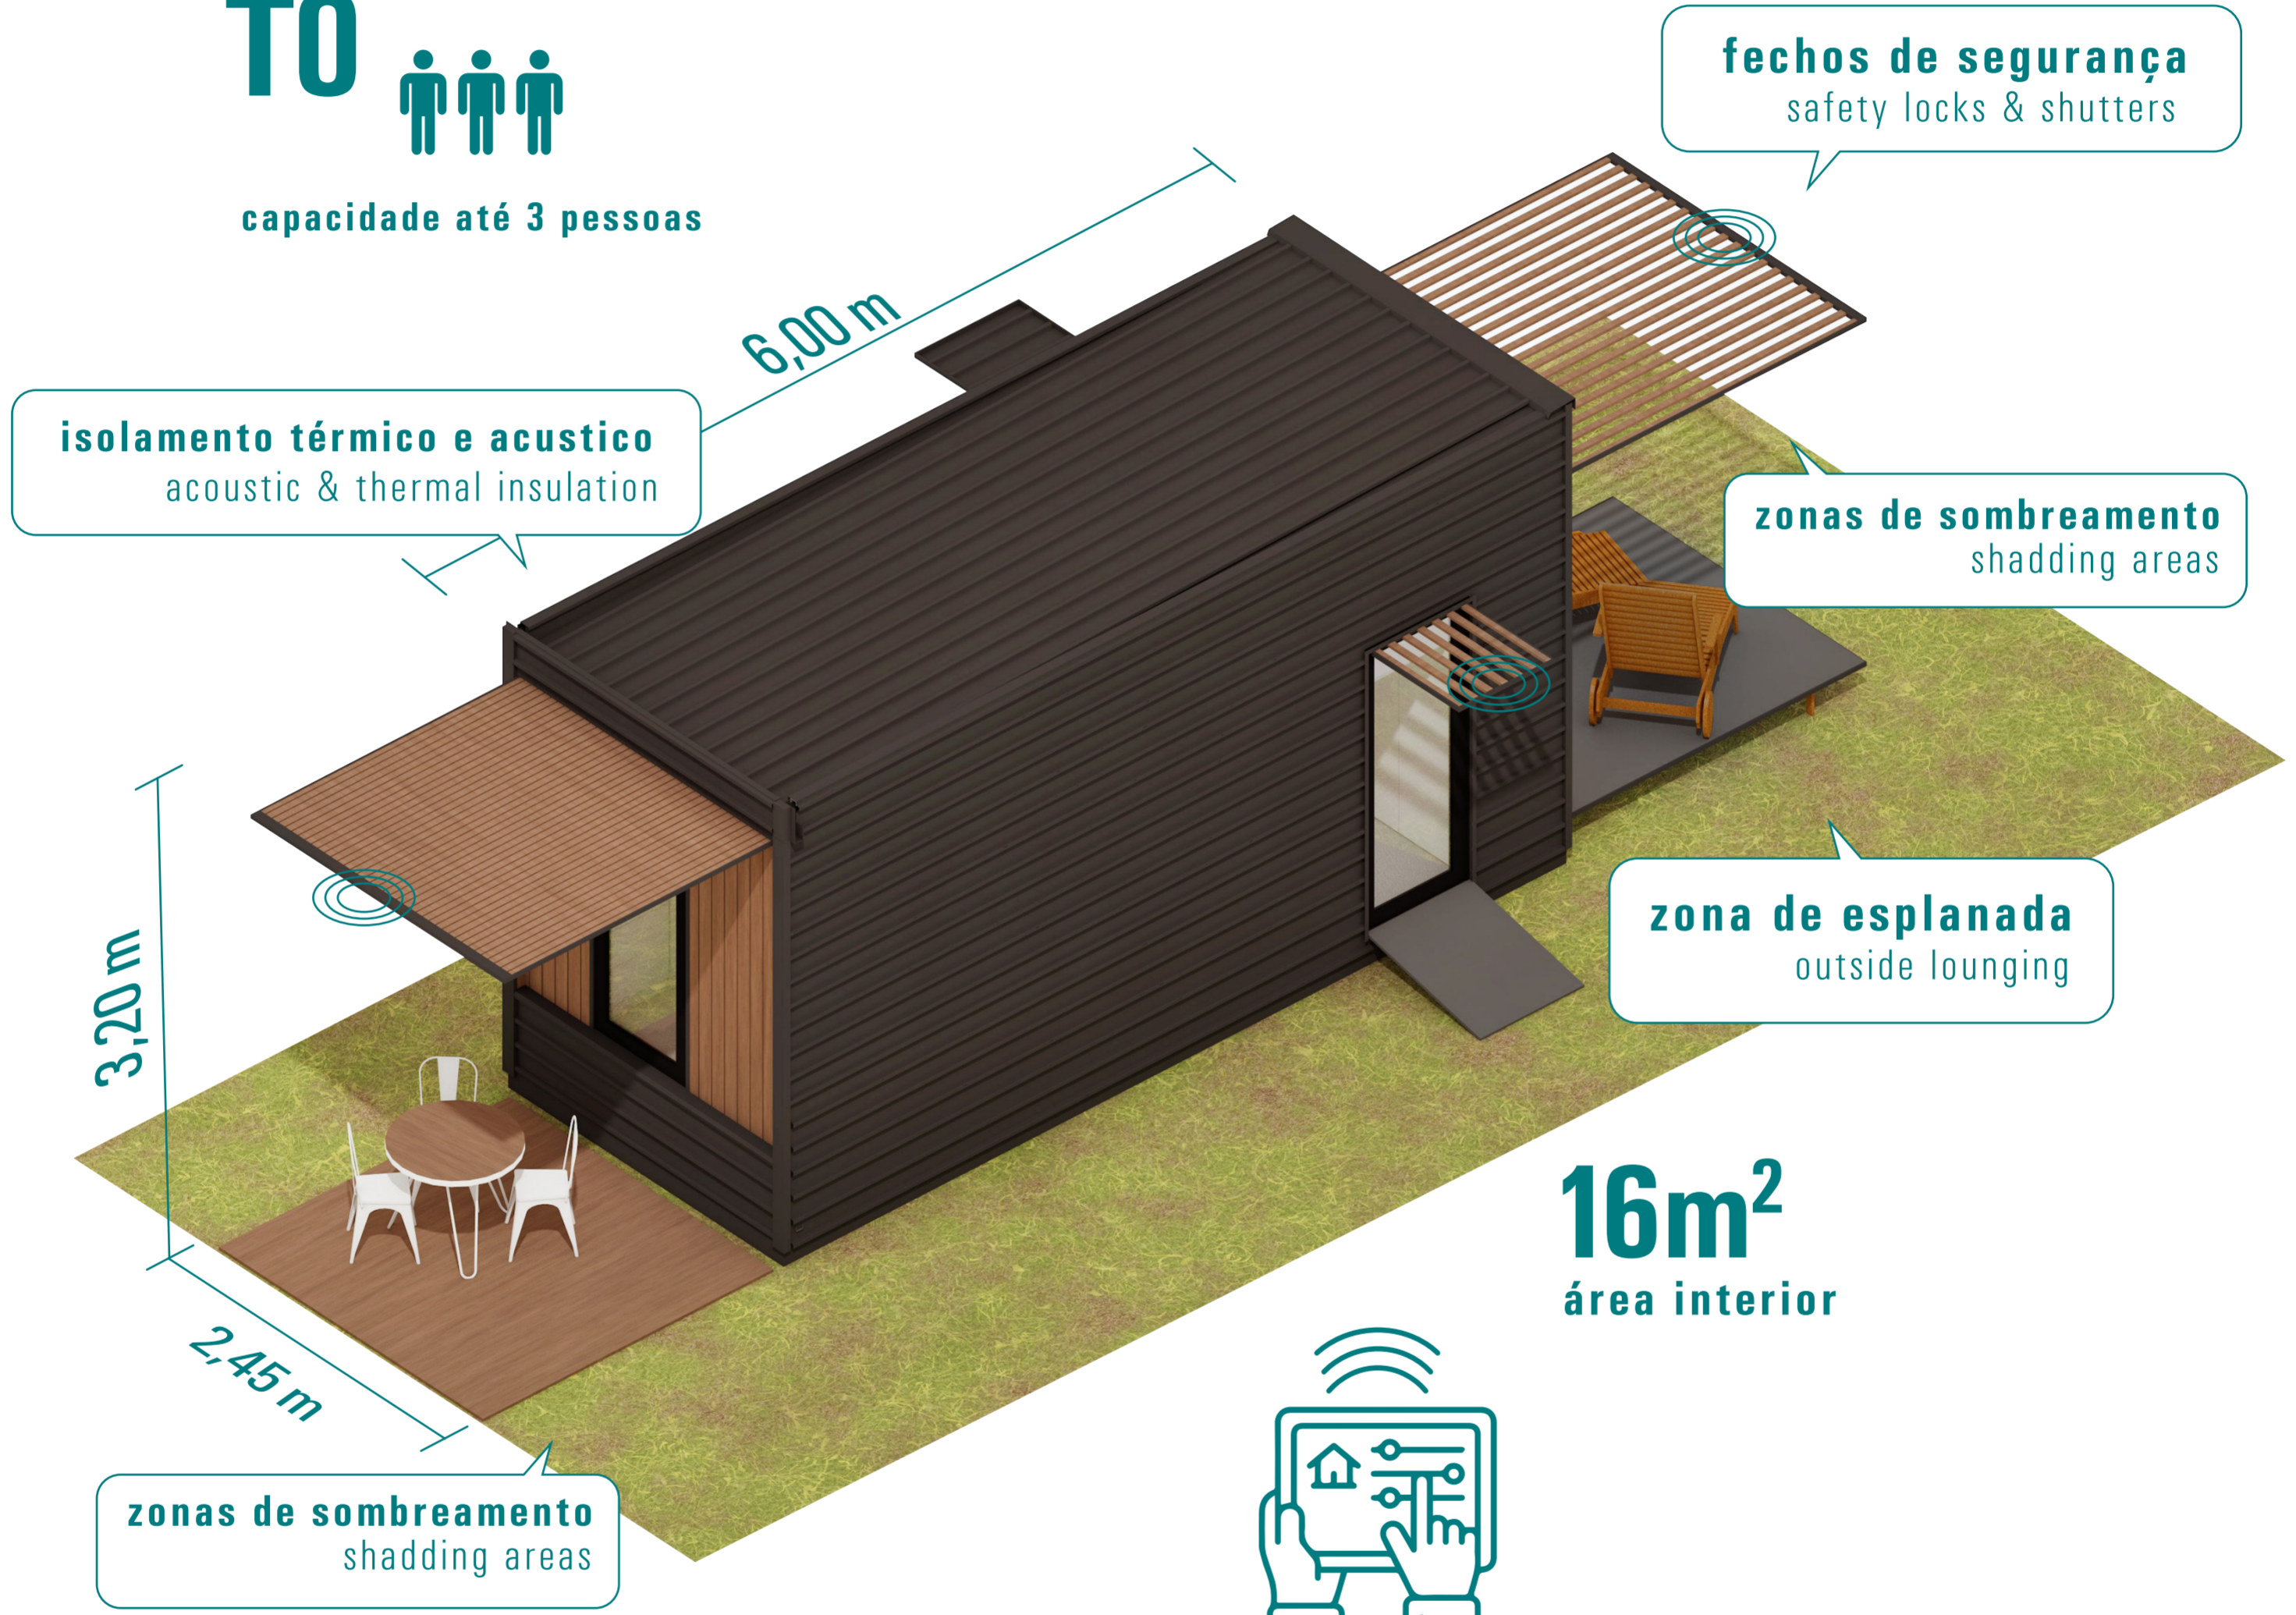

produced by

designed by

www.atlanticwood.pt

micro house, macro living

ideal para o campo
ideal para o jardim

ideal for the countryside
ideal for a garden

produced by

designed by

www.atlanticwood.pt

micro house, macro living

ideal para a serra
ideal para airbnb
ideal for stay in the mountains
ideal for airbnb

produced by

designed by

www.atlanticwood.pt

micro house, macro living

ideal para zonas industriais
ideal para alojamentos estudantes
ideal for industrial sites
ideal for students housing

ideal para praias
ideal para parques de campismo
ideal para zonas rurais
ideal for the beach
ideal for the camping & bungalows
ideal for rural countryside

produced by

designed by

micro house, macro living

capacidade até 3 pessoas

16m²
área interior

controlo à distância
remote control

OPÇÕES

painéis solares

módulo de auto sustentabilidade

mobiliário exterior

produced by